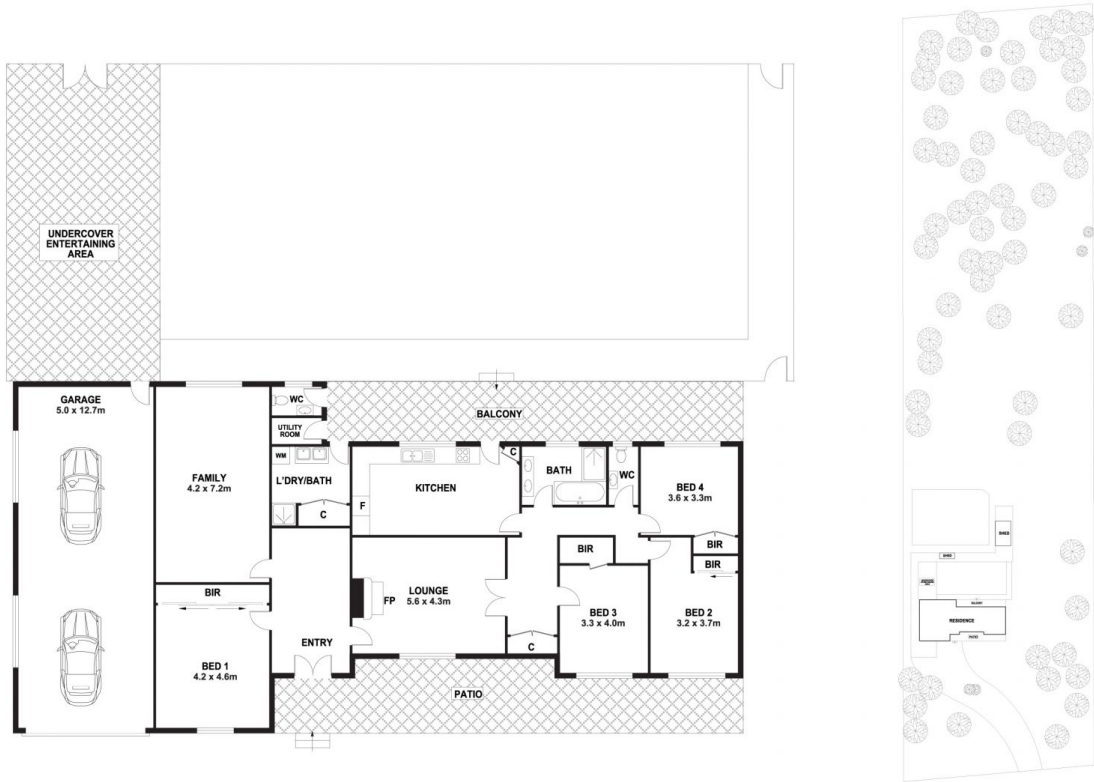

967 CASTLEREAGH ROAD, CASTLEREAGH

DISCLAIMER

PLANS SHOWN ARE FOR MARKETING PURPOSES ONLY, ALL DIMENSIONS ARE APPROXIMATE AND NOT TO SCALE. THEY ARE SUBJECT TO ERRORS AND INACCURACIES AND NO LIABILITY WILL BE ACCEPTED. INTERESTED PARTIES SHOULD MAKE THEIR OWN ENQUIRIES.