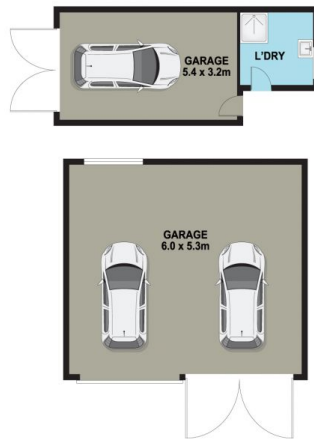

89 WINDSOR STREET, RICHMOND

DISCLAIMER

PLANS SHOWN ARE FOR MARKETING PURPOSES ONLY. ALL DIMENSIONS ARE APPROXIMATE AND NOT TO SCALE. THEY ARE SUBJECT TO ERRORS AND INACCURACIES AND NO LIABILITY WILL BE ACCEPTED. INTERESTED PARTIES SHOULD MAKE THEIR OWN ENQUIRIES.