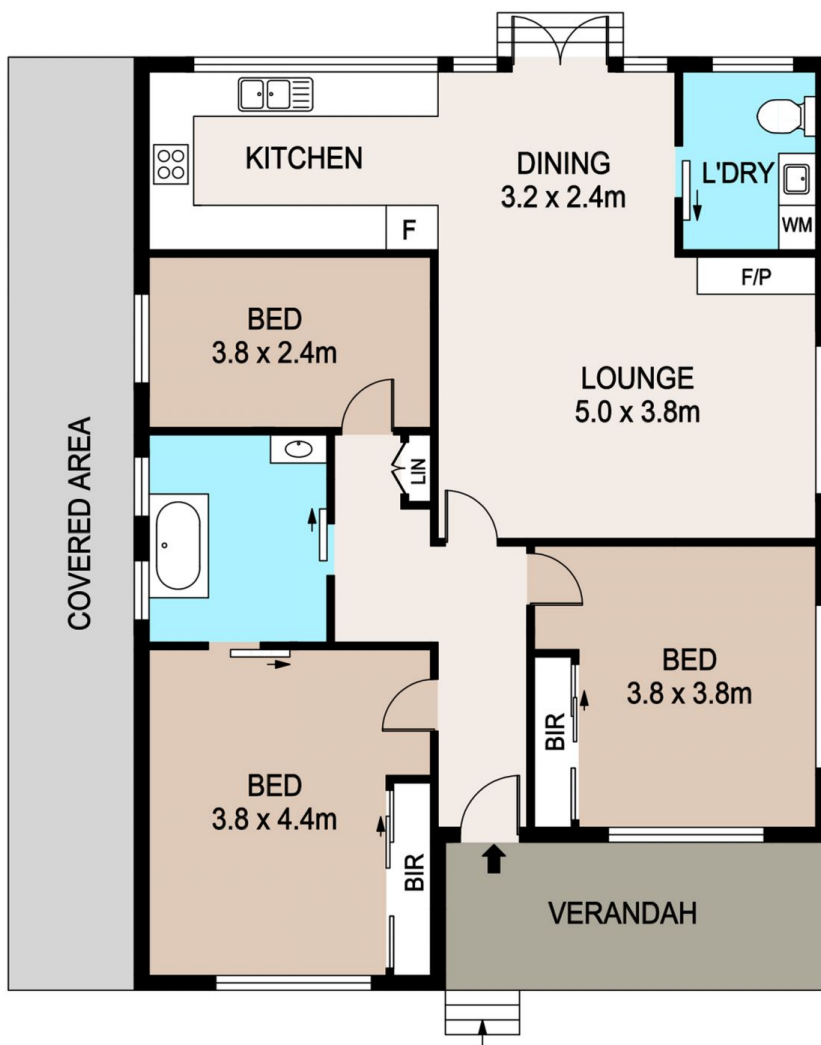

## 29a Lennox Street Richmond NSW

3 1 1

Located in the heart of Richmond and securely situated behind a picturesque picket fence, step into the warm and welcoming Mulberry Cottage. Delightful character filled style cottage offering peace and serenity in a central position, tastefully renovated with not a finger to lift!

**Price** : Auction 1st December 6pm, Crowne Plaza  
**View** : <https://www.bennettproperty.com.au/sale/nsw/hawkesbury/richmond/residential/house/6705337>

Featuring fashionable open plan living and dining areas with high ceilings, high skirting boards and architraves, timber leadlight feature doors, decorative cornices and ceiling roses, chandeliers, brass light switches, reverse cycle split system air-conditioning and electric heater for year round comfort. The stylish kitchen features quality design cabinetry with an abundance of storage, electric oven and dishwasher. Luxurious and modern two way bathroom with heated floors and heated towel rail with an extra toilet located in the laundry. Built-in robes to Master and second bedrooms. Additional funky attic area with

## 29A LENNOX STREET, RICHMOND

### DISCLAIMER

PLANS SHOWN ARE FOR MARKETING PURPOSES ONLY. ALL DIMENSIONS ARE APPROXIMATE AND NOT TO SCALE. THEY ARE SUBJECT TO ERRORS AND INACCURACIES AND NO LIABILITY WILL BE ACCEPTED. INTERESTED PARTIES SHOULD MAKE THEIR OWN INQUIRES.